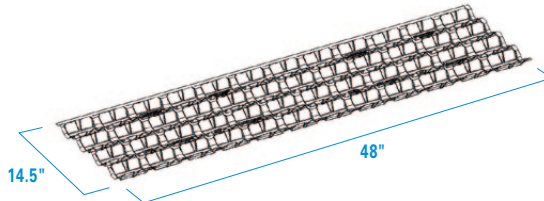

### 22.5" AccuVent® Extension

Part # ACBP18445  
Cathedral Extension 22.5" x 48" (24" oc)

Side Profile

### 14.5" AccuBlock® Starter

Part # ACBP18600  
AccuBlock 14.5" x 29" (16" oc)

Side Profile

### 14.5" AccuBlock® Extension

Part # ACBP18425  
Cathedral Extension 14.5" x 48" (16" oc)

Side Profile

Applications Available For: Traditional Ceilings, Cathedral Ceilings, Stick-Built & Manufactured Homes.