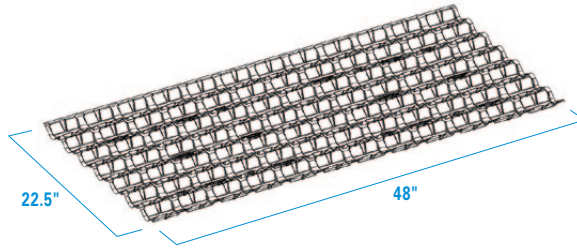

### 22.5" AccuBlock®

Part # ACBP18601  
AccuBlock 22.5" x 29" (24" oc)

Side Profile

### 22.5" AccuVent® Extension

Part # ACBP18445  
Cathedral Extension 22.5" x 48" (24" oc)

Side Profile