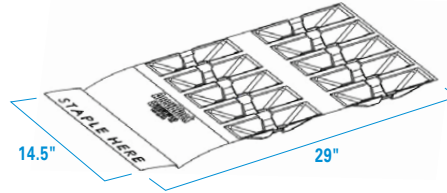

### 22.5" AccuBlock®

Part # ACBP18601  
AccuBlock 22.5" x 29" (24" oc)

Side Profile

### 22.5" AccuVent® Extension

Part # ACBP18445  
Cathedral Extension 22.5" x 48" (24" oc)

Side Profile

### 14.5" AccuBlock® Starter

Part # ACBP18600  
AccuBlock 14.5" x 29" (16" oc)

Side Profile