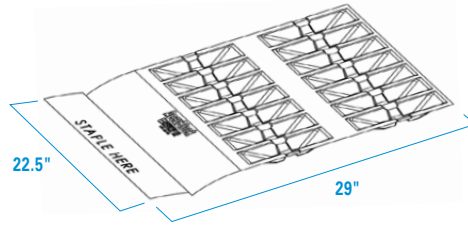

ACCUBLOCK®

Product Specifications

22.5" AccuBlock®

Part # ACBP18601
AccuBlock 22.5" x 29" (24" oc)